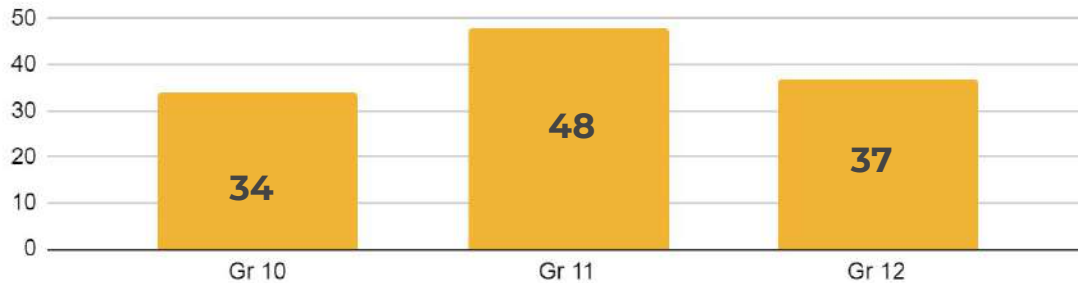

# Student analysis

Total number of students since launch year

**58%**

CAGR of headcount since launch year

Number of students in each grade

Students gender breakdown

Students nationality breakdown