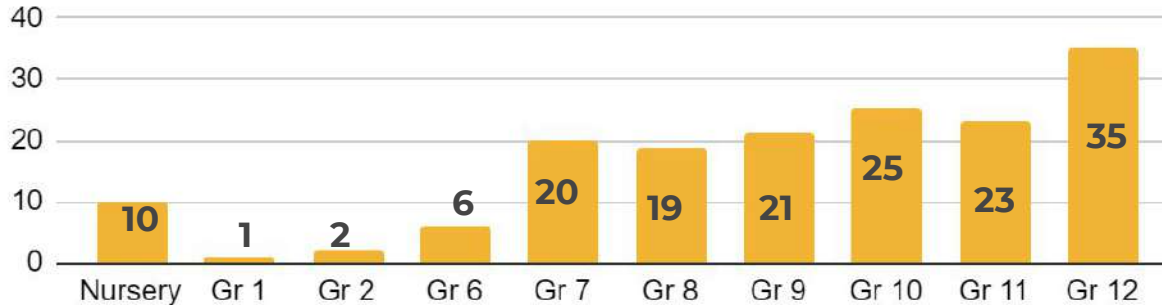

# Student analysis

Total number of students over time

113%

CAGR of headcount since launch year

Number of students in each grade

Students gender breakdown

Students nationality breakdown