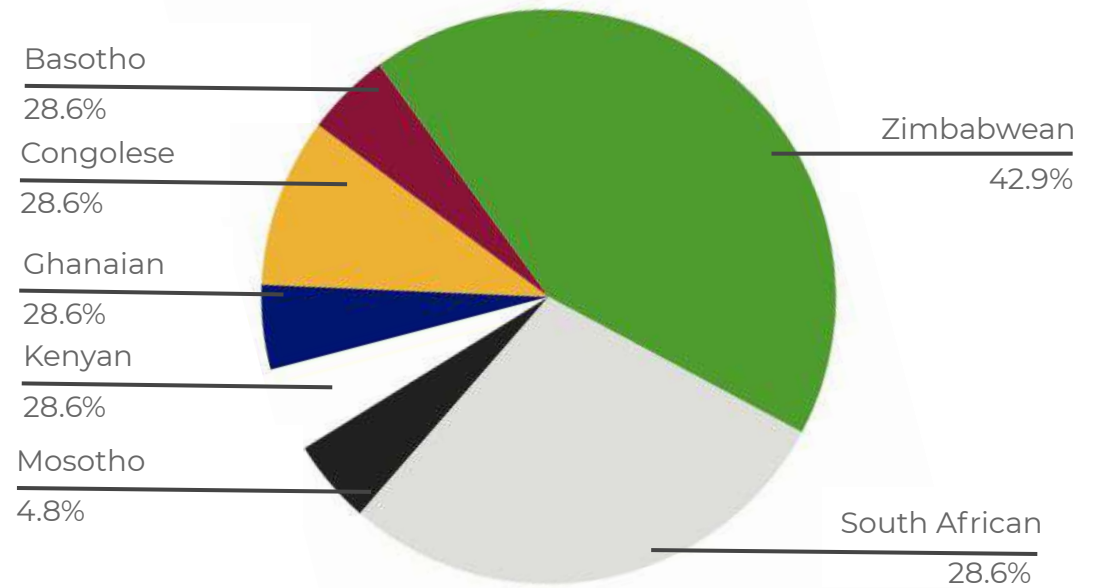

# Staff analysis

Staff breakdown

Teaching Staff Admin Staff

Staff nationality breakdown

**18**  
Students  
for each Enko teacher

**Pestalozzi**  
Education Centre  
enke schools network

NEW

OPERATED