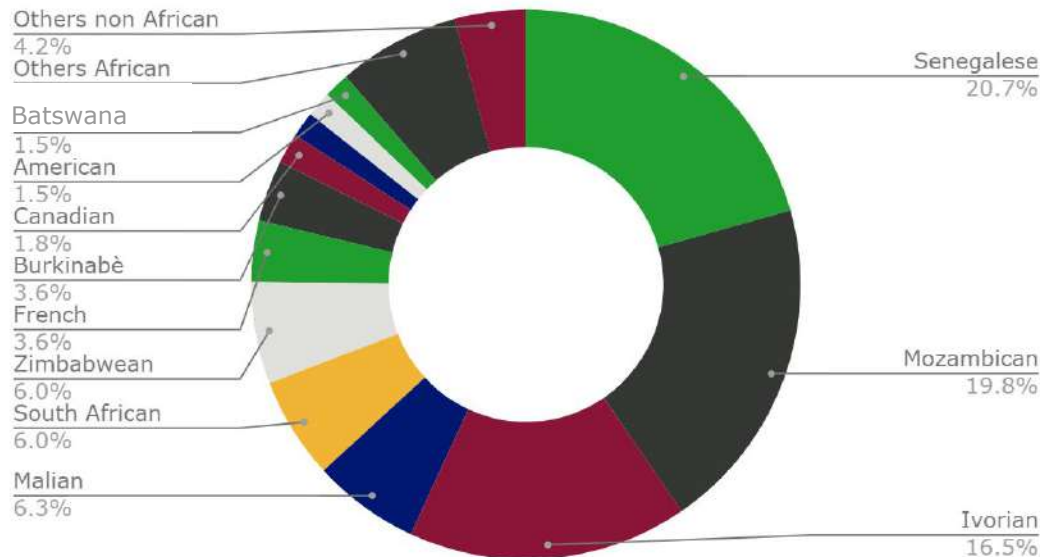

# Enko people (2/2)

## Gender breakdown of Enko employees

30+

nationalities amongst our employees

83%

of our employees are African

## Employees nationalities