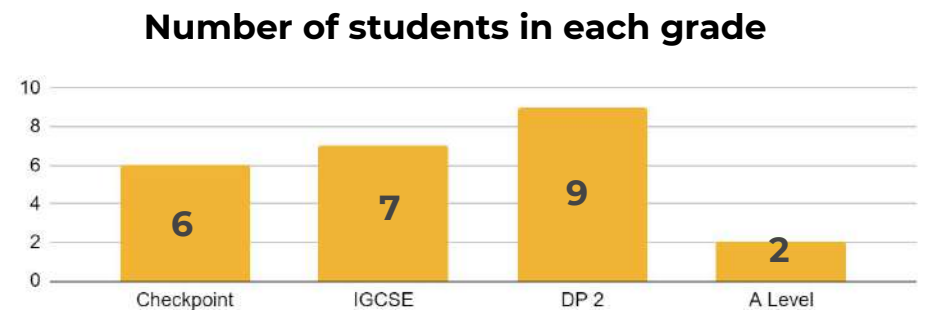

Student analysis