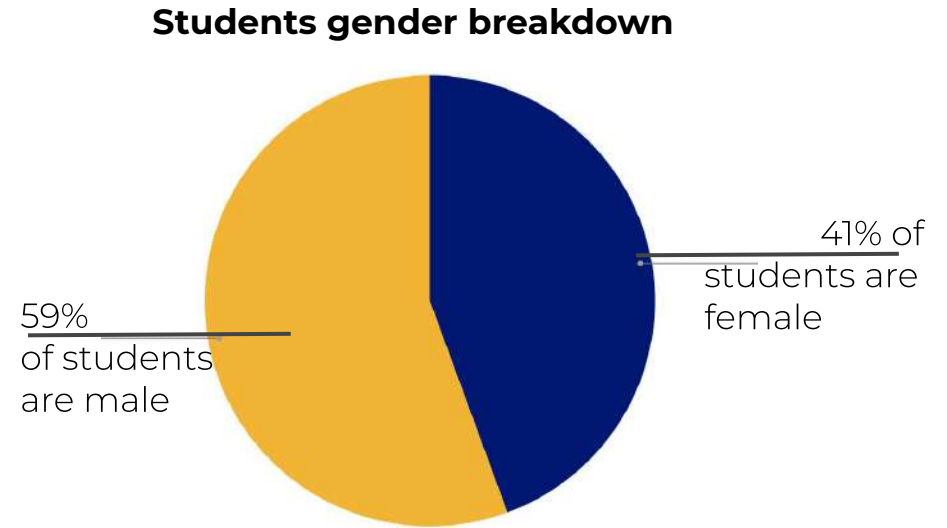

Student analysis