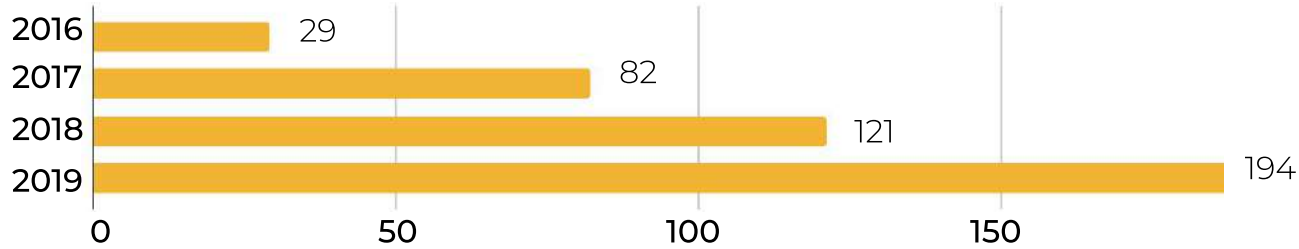

Student analysis

Total number of students since launch year