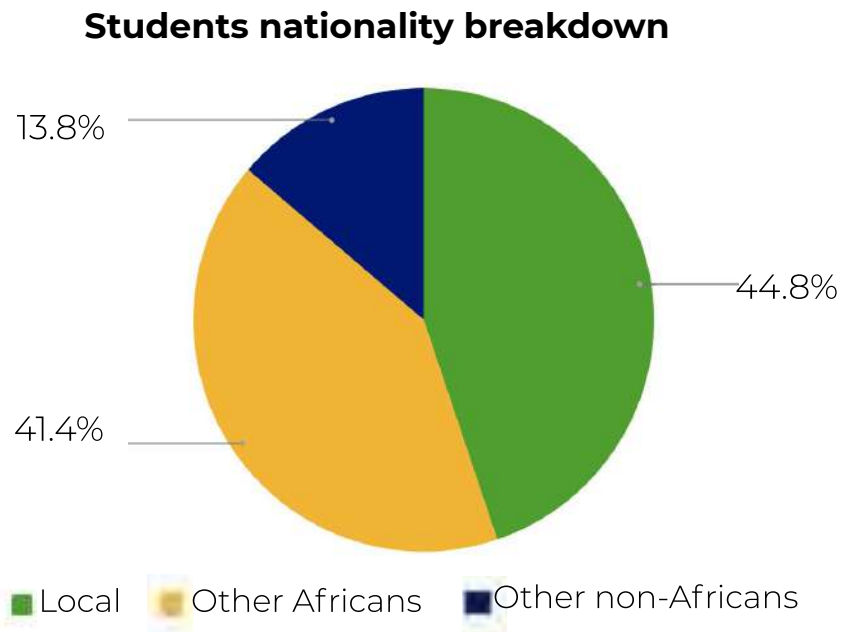

Student analysis