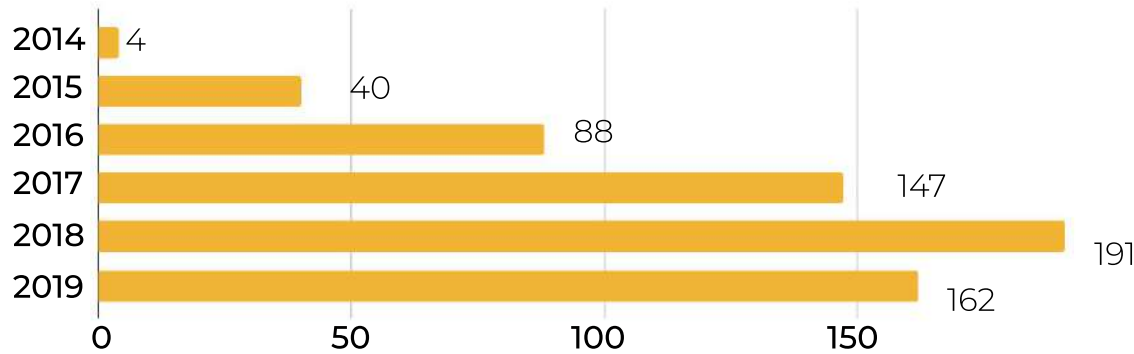

# Student analysis

Total number of students over time

113%

CAGR of headcount since launch year

Number of students in each grade

Students gender breakdown

Students nationality breakdown