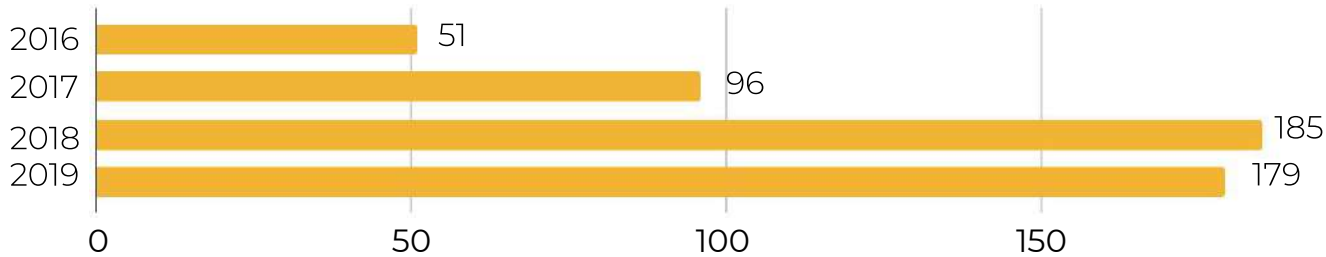

# Student analysis

Total number of students over time

52%

CAGR of headcount since launch year

Students gender breakdown

Students nationality breakdown

Number of students in each grade