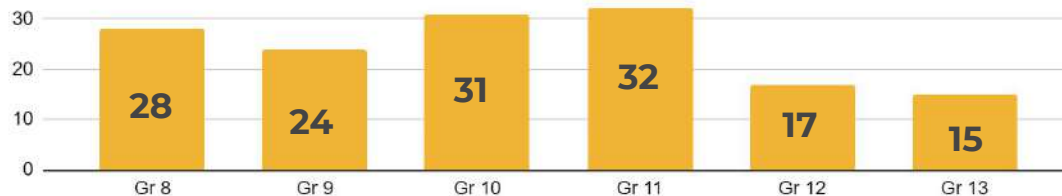

# Student analysis

Total number of students over time

Students gender breakdown

54.3%

CAGR of headcount since launch year

Number of students in each grade

Students nationality breakdown