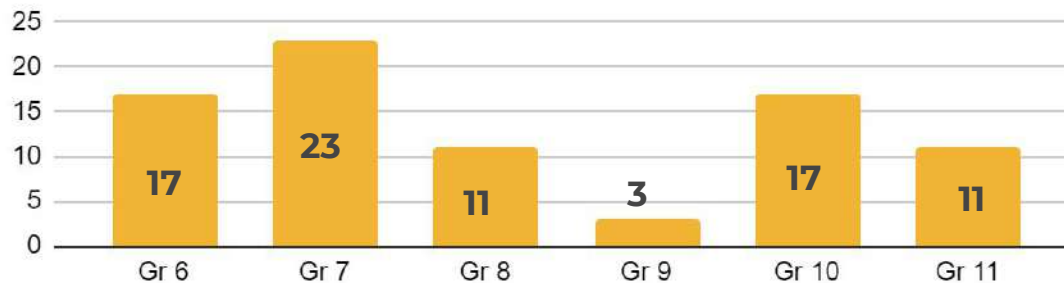

Number of students in each grade