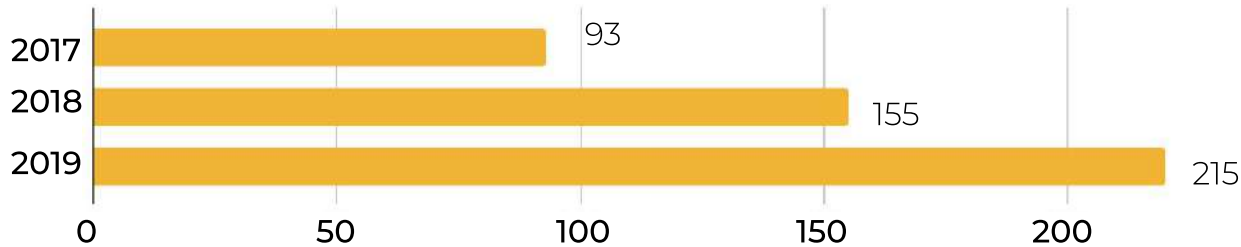

Student analysis

Total number of students since launch year