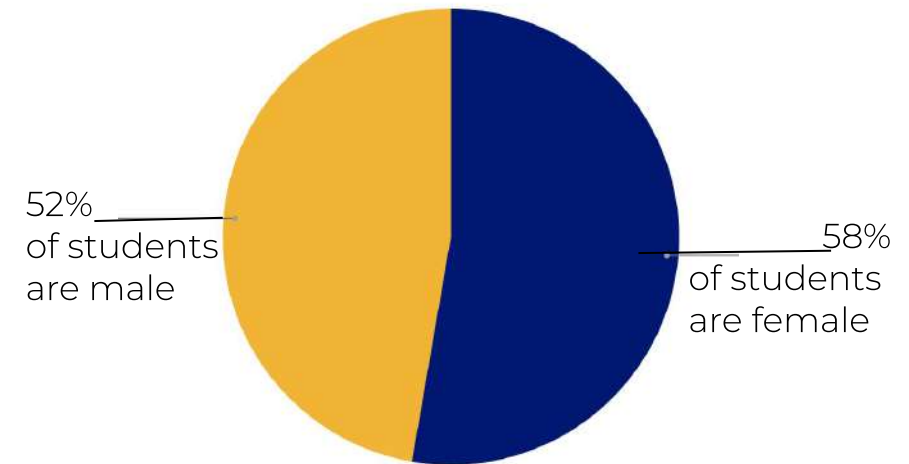

Students gender breakdown