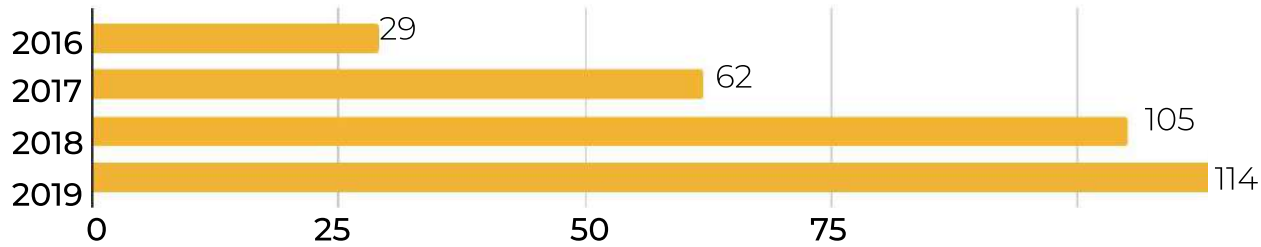

Student analysis

Total number of students since launch year