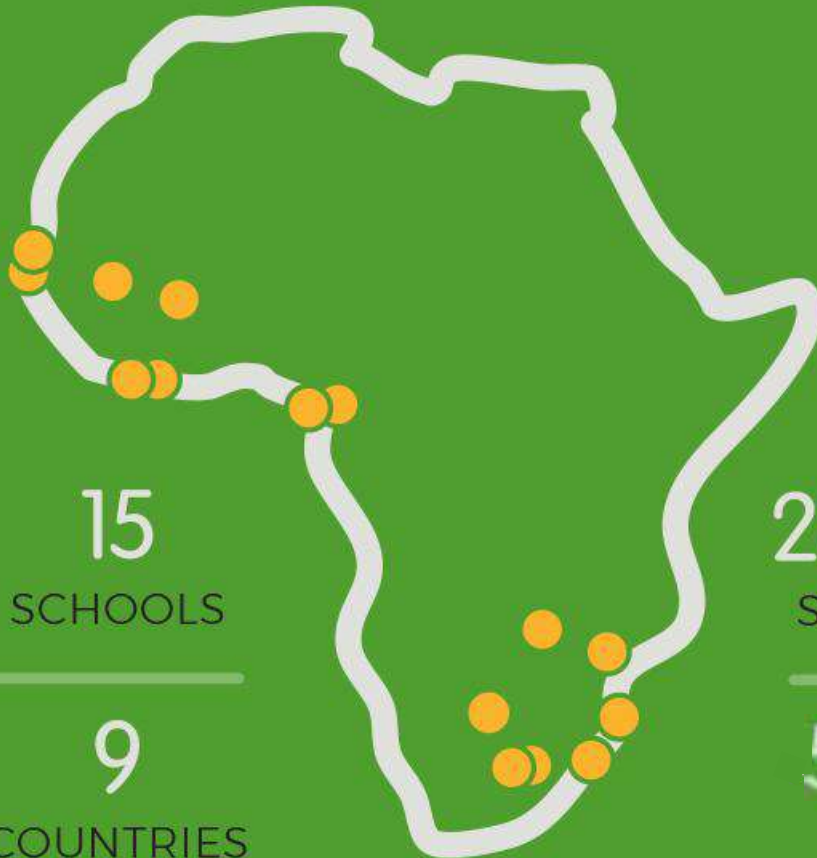

Enko Education is now a school operator with 15 primary and secondary schools in 9 countries, and the largest network of IB (International Baccalaureate) World Schools in Africa.

Our schools

	Botswana | Gaborone Enko Botho Campus*		
	Burkina Faso | Ouagadougou Enko Ouaga Campus	✓	
	Cameroon | Douala Enko Bonanjo Campus	✓	✓
	Yaoundé Enko La Gaieté Campus	✓	✓
	Ivory Coast | Abidjan Enko John Wesley Campus	✓	
	Enko Riviera Campus	✓	
	Mali | Bamako Enko Bamako Campus	✓	
	Mozambique | Maputo Enko Riverside Campus	✓	✓
	Vilankulo Enko Sekeleka Campus		✓
	Tete Enko Benga Campus		
	Senegal | Dakar Enko Keur Gorgui Campus	✓	
	Enko Waca Campus	✓	
	South Africa | Johannesburg Amazing Grace Private School		
	Enko Sandton Campus		✓
	Zambia | Lusaka Pestalozzi Education Centre**		

* Recent school launch ** Recent school takeover