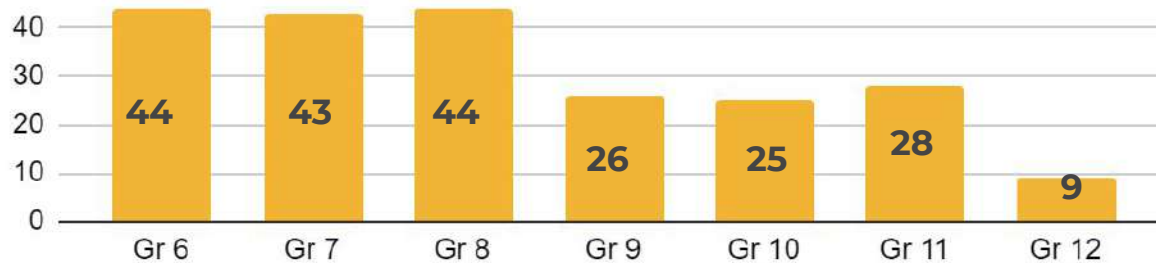

Number of students in each grade