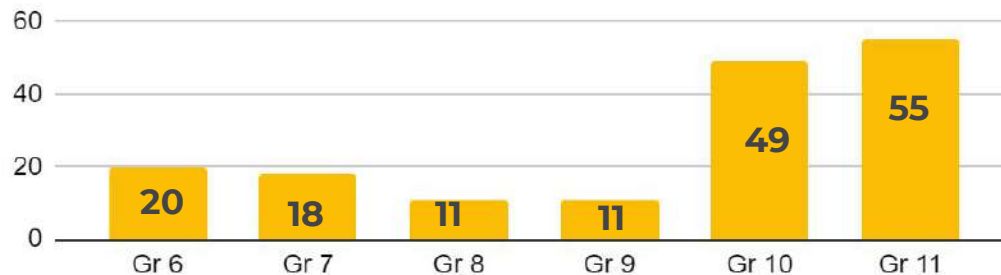

# Student analysis

Total number of students over time

64%

CAGR of headcount since launch year

Students gender breakdown

Students nationality breakdown

Number of students in each grade