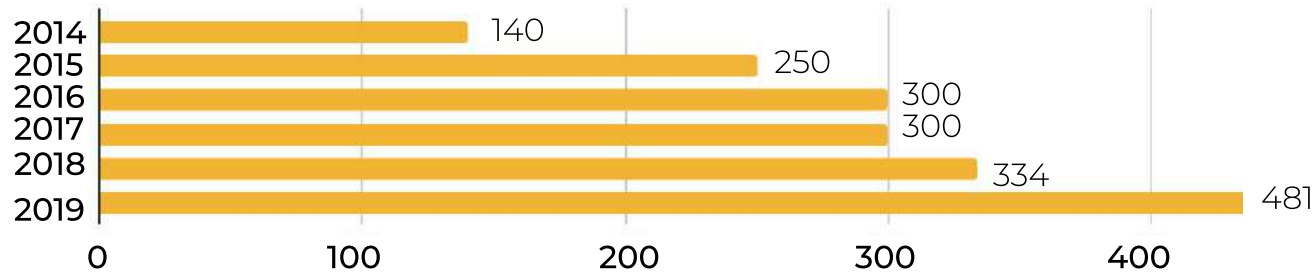

Student analysis

Total number of students over time