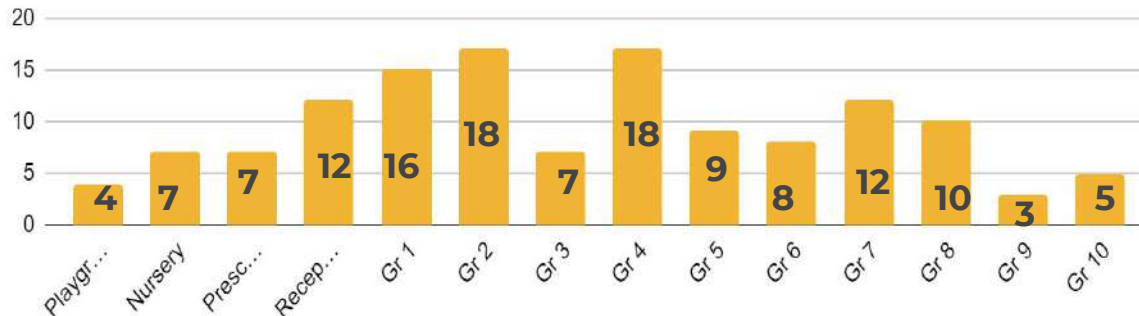

# Student analysis

**Total number of students over time**

**94.4%**

CAGR of headcount since launch year

**Number of students in each grade**

**Students gender breakdown**

**Students nationality breakdown**