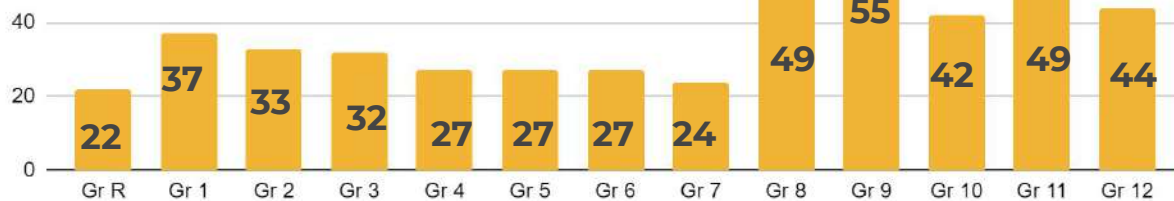

# Staff analysis

Staff breakdown

Teaching Staff Admin Staff

Staff nationality breakdown

**18**  
Students  
for each Enko teacher

**Pestalozzi**  
Education Centre  
enke schools network

NEW

OPERATED