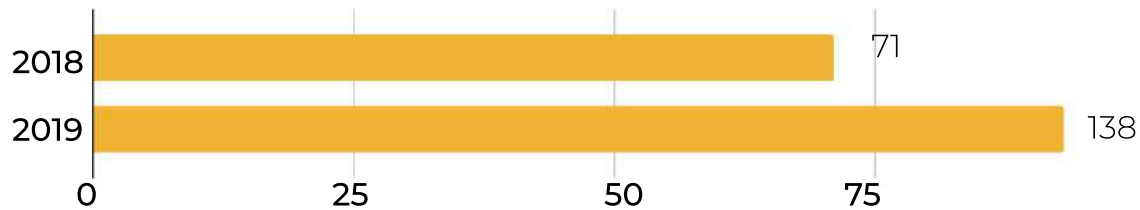

Student analysis

Total number of students over time