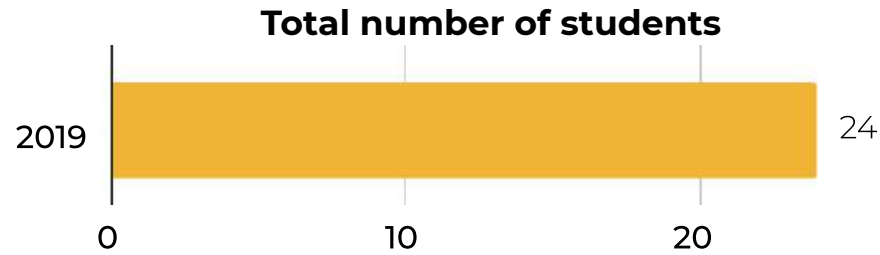

Student analysis