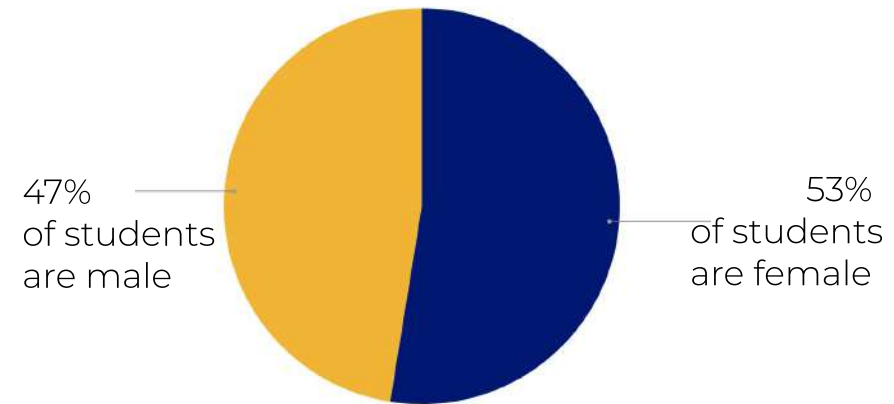

Students gender breakdown