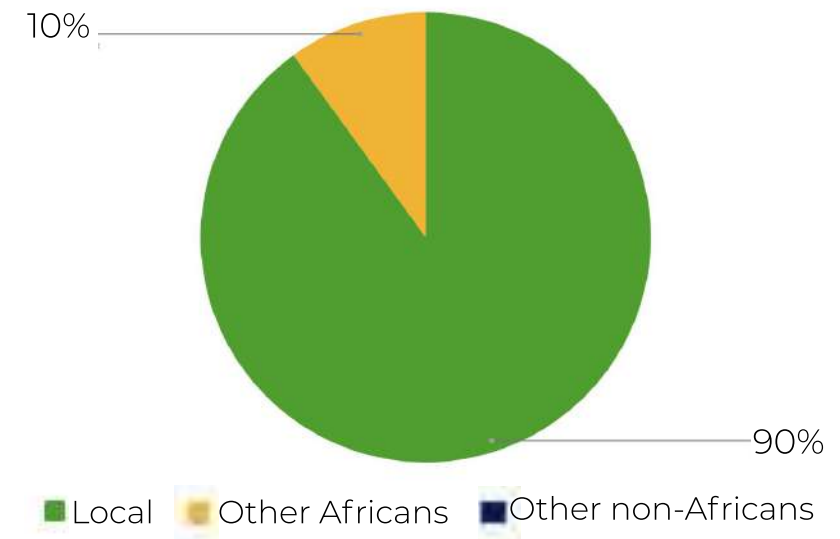

Students nationality breakdown