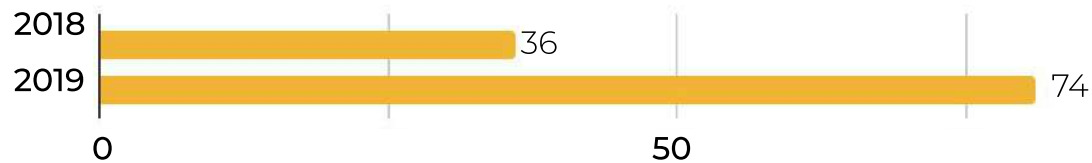

Student analysis

Total number of students since launch year