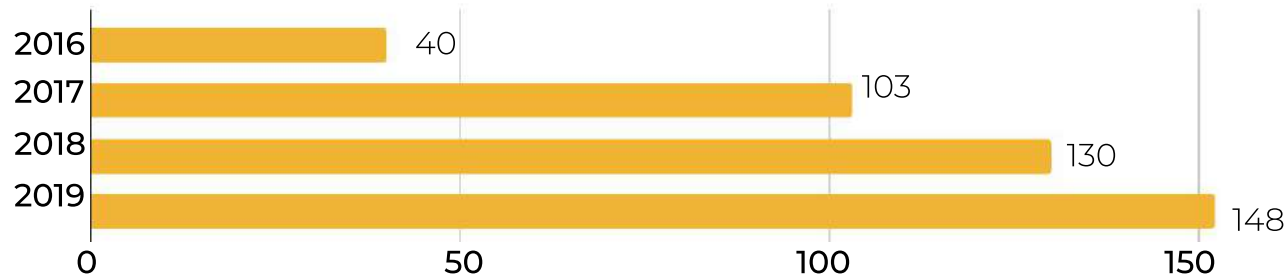

Student analysis

Total number of students over time