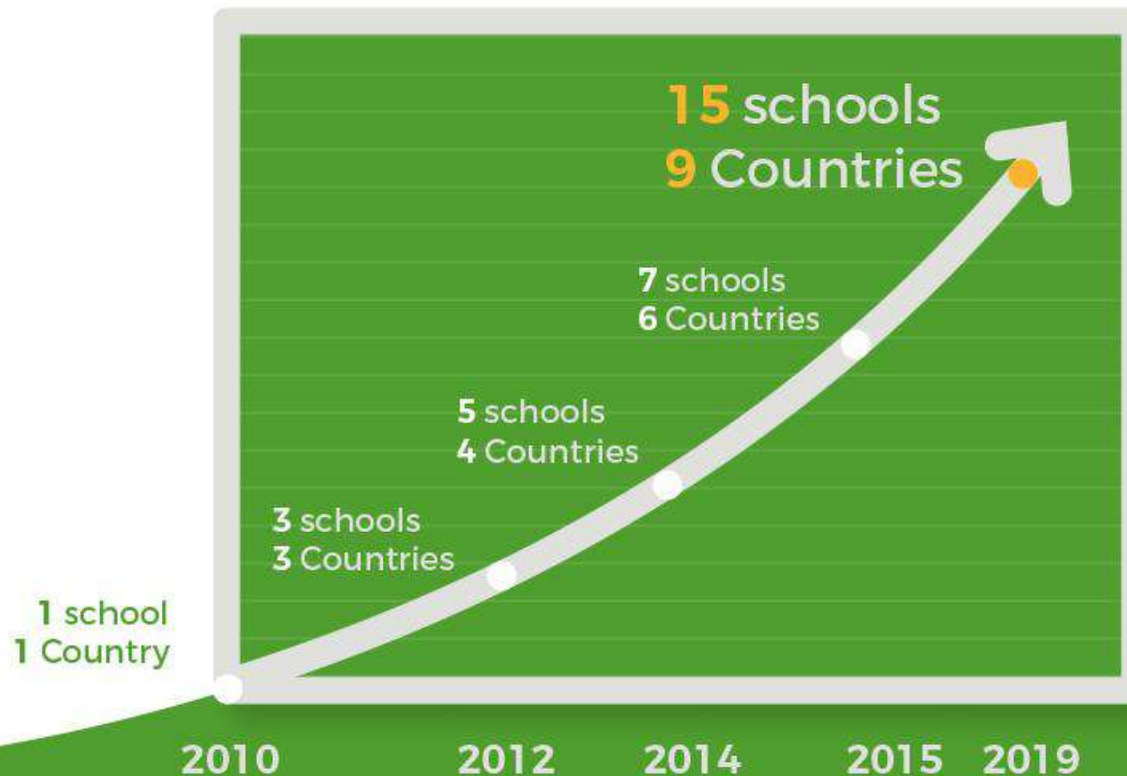

# African International Schools

## Facts + Figures 2020

# What we stand for

**Enko Education** acts for the African youth, the largest population of young people in the world: their talent, their ambitions, and their future.

We want to empower our learners, unlock their potential, enabling them to access the best universities in the world. In taking up this challenge, we share inspirations, dreams, laughter, and knowledge.