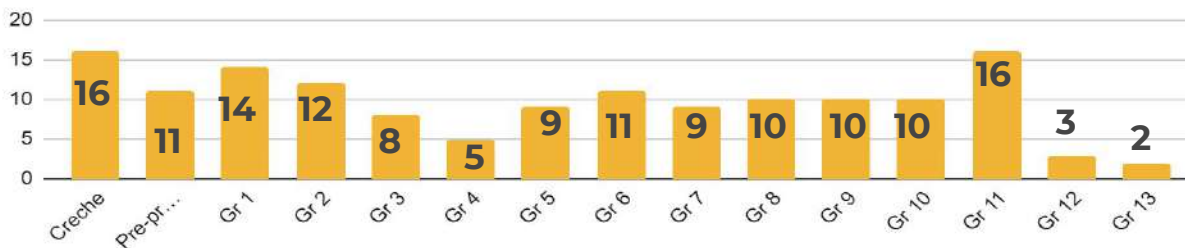

# Student analysis

Total number of students over time

17.4%

CAGR of headcount since launch year

Number of students in each grade

Students gender breakdown

Students nationality breakdown