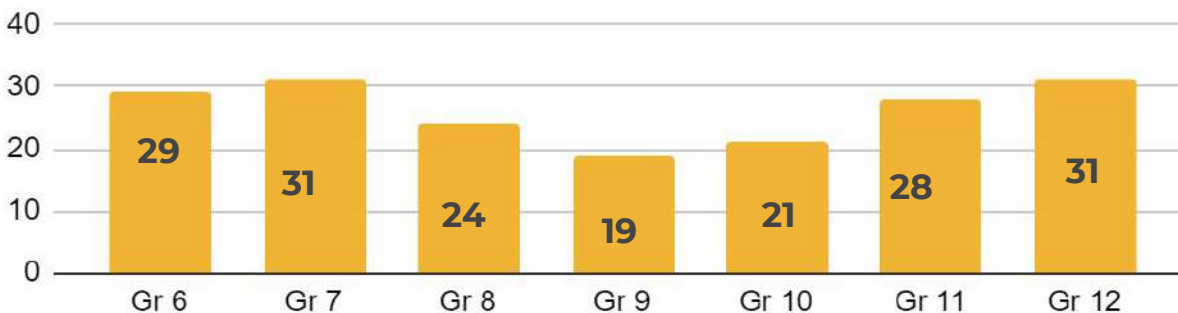

# Student analysis

Total number of students over time

52%

CAGR of headcount since launch year

Students gender breakdown

Students nationality breakdown

Number of students in each grade