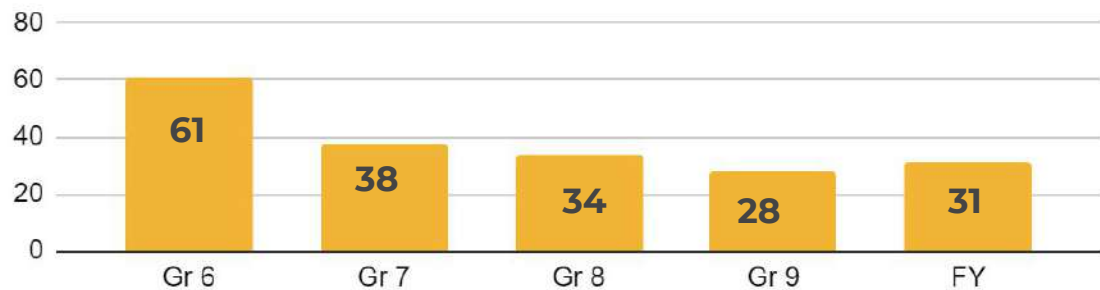

# Student analysis

Total number of students since launch year

88%

CAGR of headcount since launch year

Number of students in each grade

Students gender breakdown

Students nationality breakdown