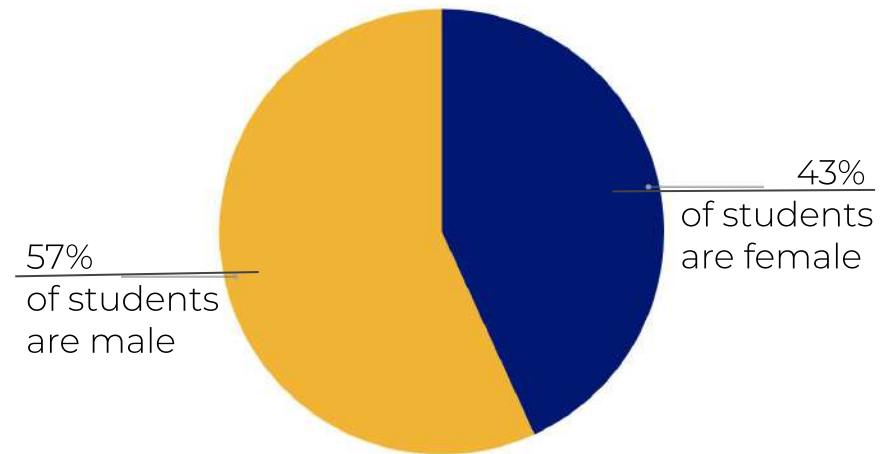

Students gender breakdown